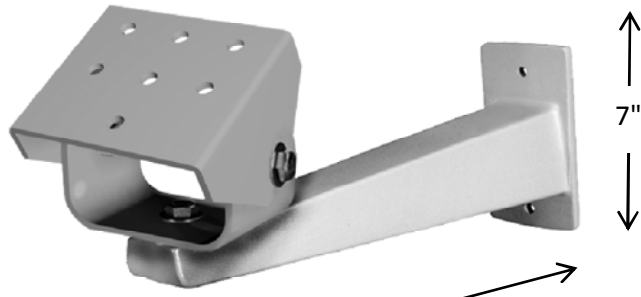

# ML-WP-70C-1

includes  
Weather Proof Housing, 70W CMH Projector, and Wall Mount

Weatherproof Housing

Wall Mount

Projector Specifications	
Description	Merlin Light® Weather proof, precision optical framing projector
Catalog #	ML-WP-70C-1
Application	Weatherproof housing for outdoor illuminate Sculptures, Water features or Architecture
Housing	All aluminum NEMA 3R construction. Installed by qualified electrician. 
Access	Top access forward opening lid, allows easy access during installation and adjustment.
Lamp and Ballast	70 Watt Ceramic Metal Halide Lamp and 70W, 120/277 VAC electronic ballast, non dimmable. Time delay on hot restart.
Projector P1	Cast aluminum body with black anodize finish.
ETL Listed UL 1598	Projector will be supplied and installed by a GlennCo Inc. or factory certified technician. Installer will make final installation and confinement on art object being illuminated. 
Mounting WM	Aluminum multiaxis wall mount, allows easy installation and adjustment
Lens	Objective lens selected by installation technician.